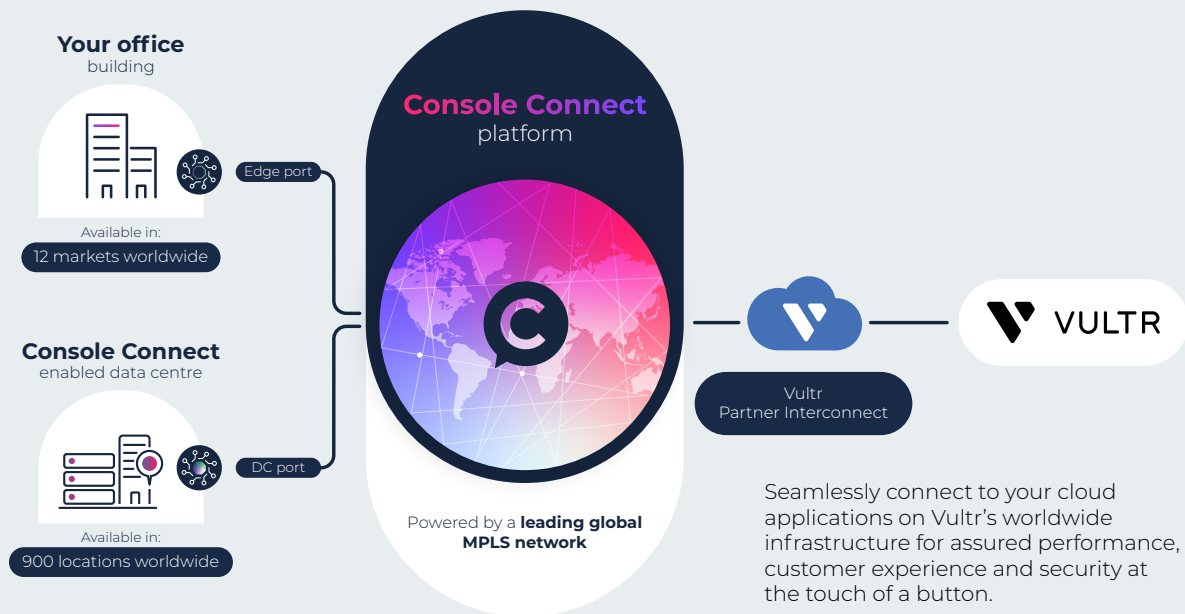

Seamless, on-demand cloud infrastructure

High-performance

Vultr features best-in-class price-to-performance infrastructure in 32+ locations that can be scaled in an instant. Console Connect's underlying network delivers uncontended service across its privately-owned fabric with assured quality of service and the ability to scale and flex highspeed connectivity on demand.

Quick deployment

Deploying compute and high-speed connectivity shouldn't take weeks or months. With Vultr and Console Connect, you can spin up all the resources needed to meet the demands of a growing global application in the blink of an eye.

Global reach

Vultr and Console Connect offer vast global compute and networking that brings together directly connected infrastructure no matter where it is located on the globe. Vultr's 32+ cloud data center locations, accessed from Console Connect's 900+ connected data centers or via an Edge Port at an office location, assures delivery of service where it is needed.

Fully secure

As more services and sensitive data are hosted in the cloud, security measures are ever more important. By using private interconnection to connect to cloud compute services, businesses can ensure that their data and applications are transmitted over a secure, dedicated connection. This approach eliminates the risk of data interception, reduces latency, and improves performance.

Get started combining the power of
Console Connect + Vultr

[Click here to know more](#)

www.consoleconnect.com

Talk to us: sales@consoleconnect.com