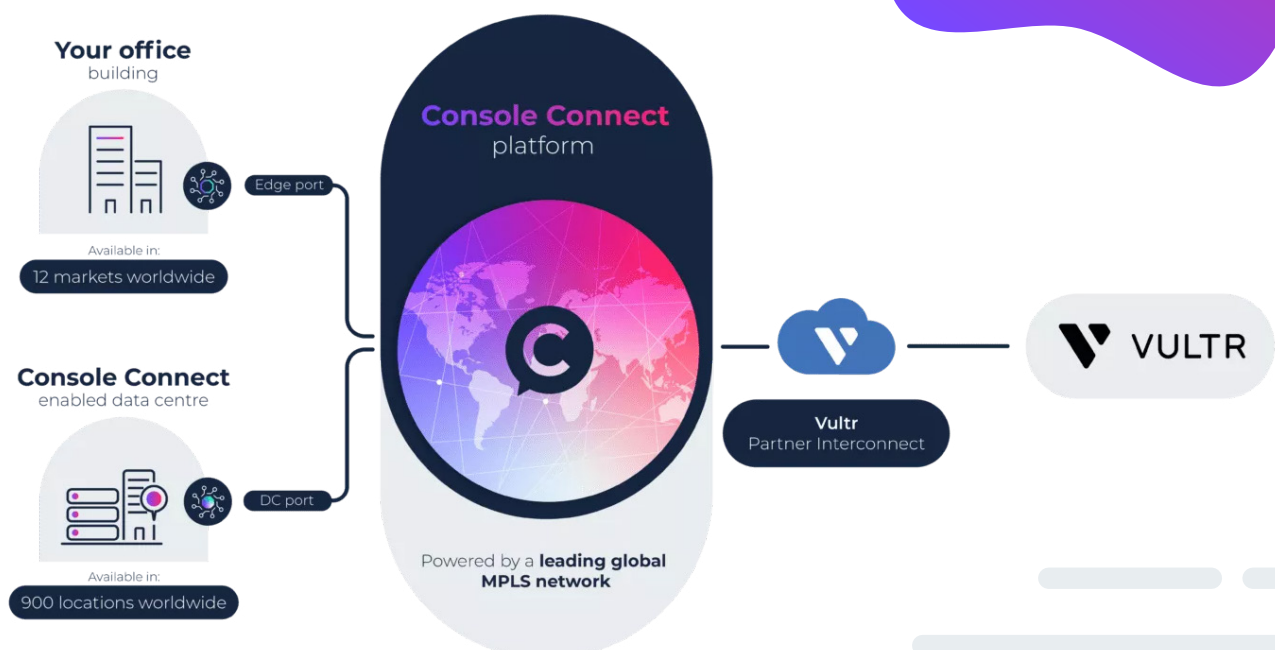

Connect to **Vultr**

Enhance the **speed, reliability** and **performance** of your connections to Vultr with Console Connect.

The **simpler, smarter way** to connect to **Vultr**

Using the Console Connect Network-as-a-Service platform, it couldn't be easier for your business to directly connect to Vultr services globally.

Simple to manage

See real-time pricing for connectivity to Vultr and self-provision and manage your interconnection through our platform or via our API.

Scalability

Access multiple Vultr regions or connect seamlessly between different cloud providers.

Choose your connectivity model

Point-to-point Layer 2

Click and connect between your Access Port and Vultr location of choice.

[Find out more](#)

Layer 3 CloudRouter®

Use CloudRouter® to dynamically route traffic between devices, office locations, applications and clouds.

[Find out more](#)

Dedicated network connection

Our networking experts can also help you set up your own direct physical connection to Vultr, which can then be managed via our platform.

[Enquire now](#)

How it works